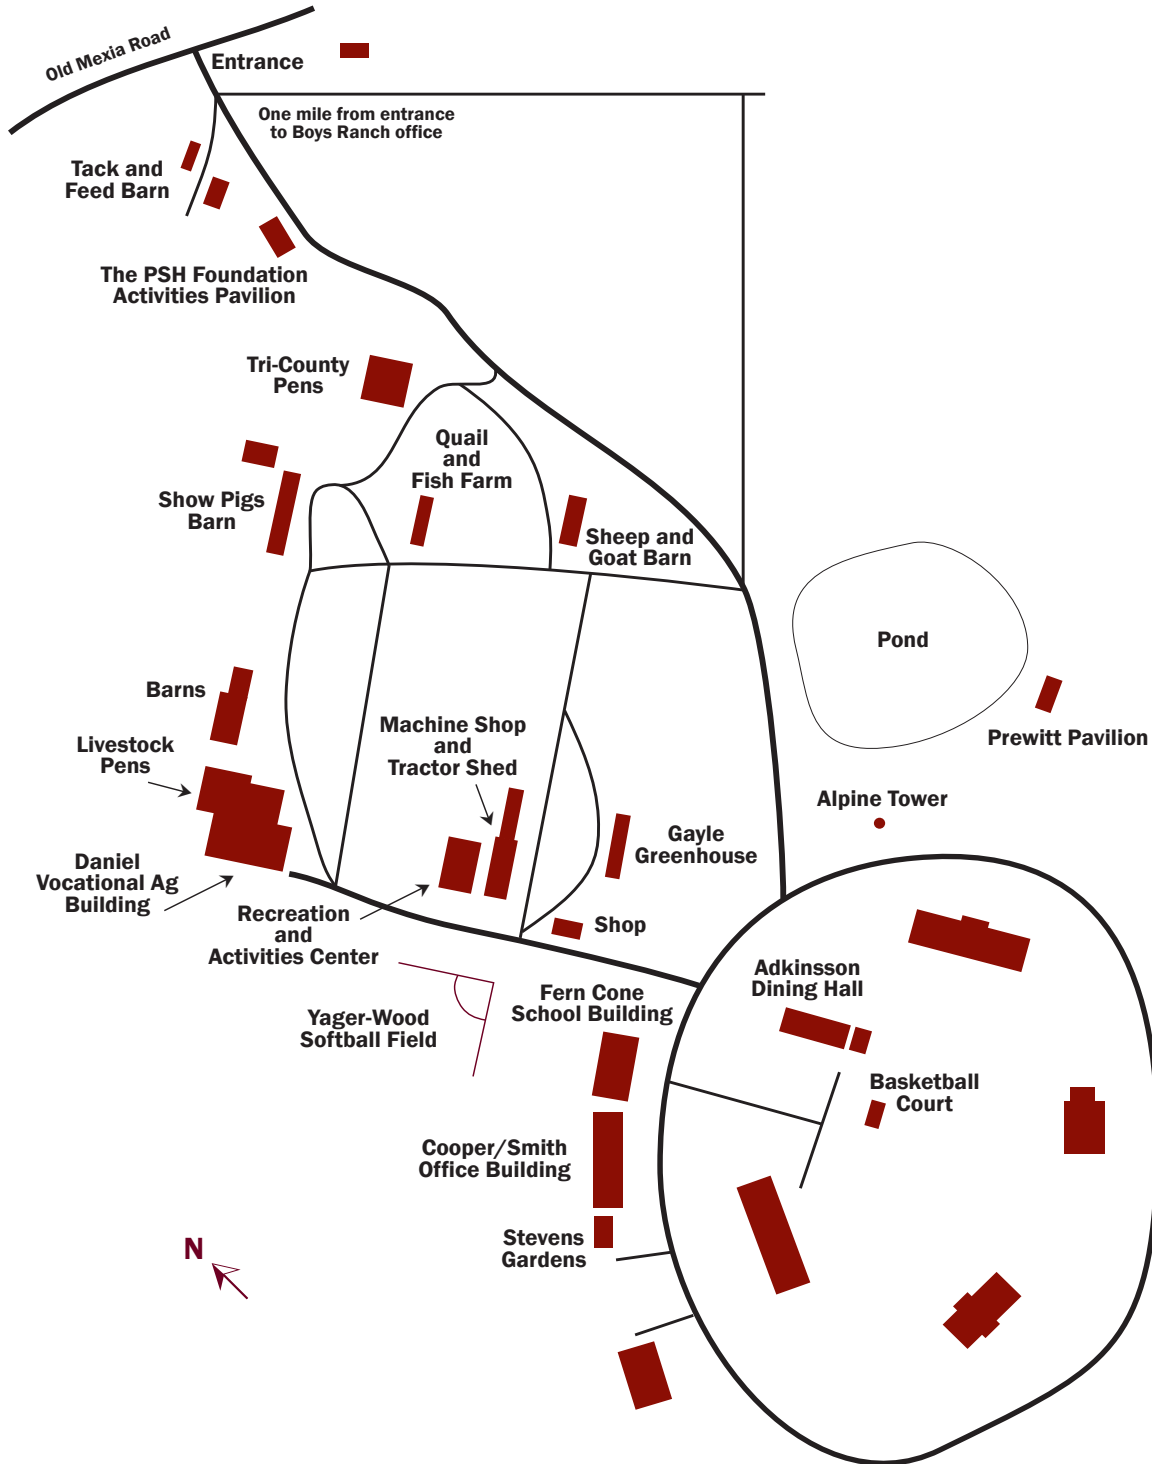

# Methodist Children's Home Waco Campus Map

# Methodist Children's Home Boys Ranch Map

# Methodist Children's Home Waxahachie Campus Map

Note: The residential program for Methodist Children's Home in Waxahachie is located on the campus of Presbyterian Children's Homes and Services.

Facilities used by MCH are shown in red.