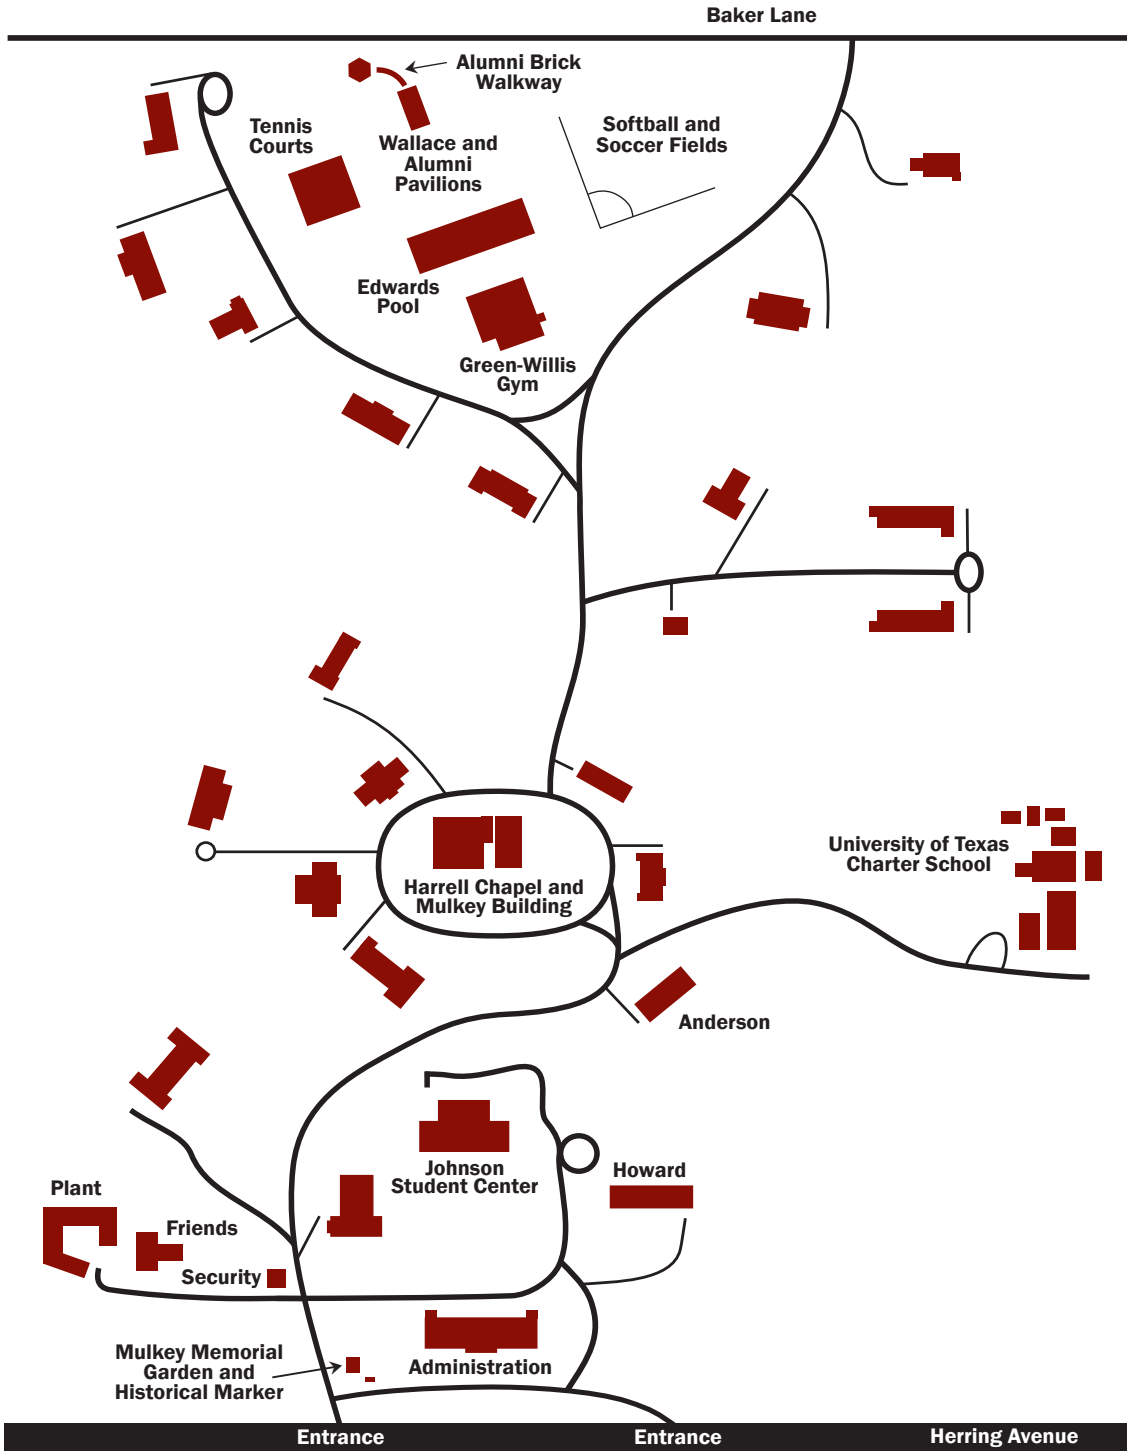

# Methodist Children's Home Waco Campus Map

# Methodist Children's Home Boys Ranch Map

# Methodist Children's Home Waxahachie Campus Map

Note: The residential program for Methodist Children's Home in Waxahachie is located on the campus of Presbyterian Children's Homes and Services.

Facilities used by MCH are shown in red.