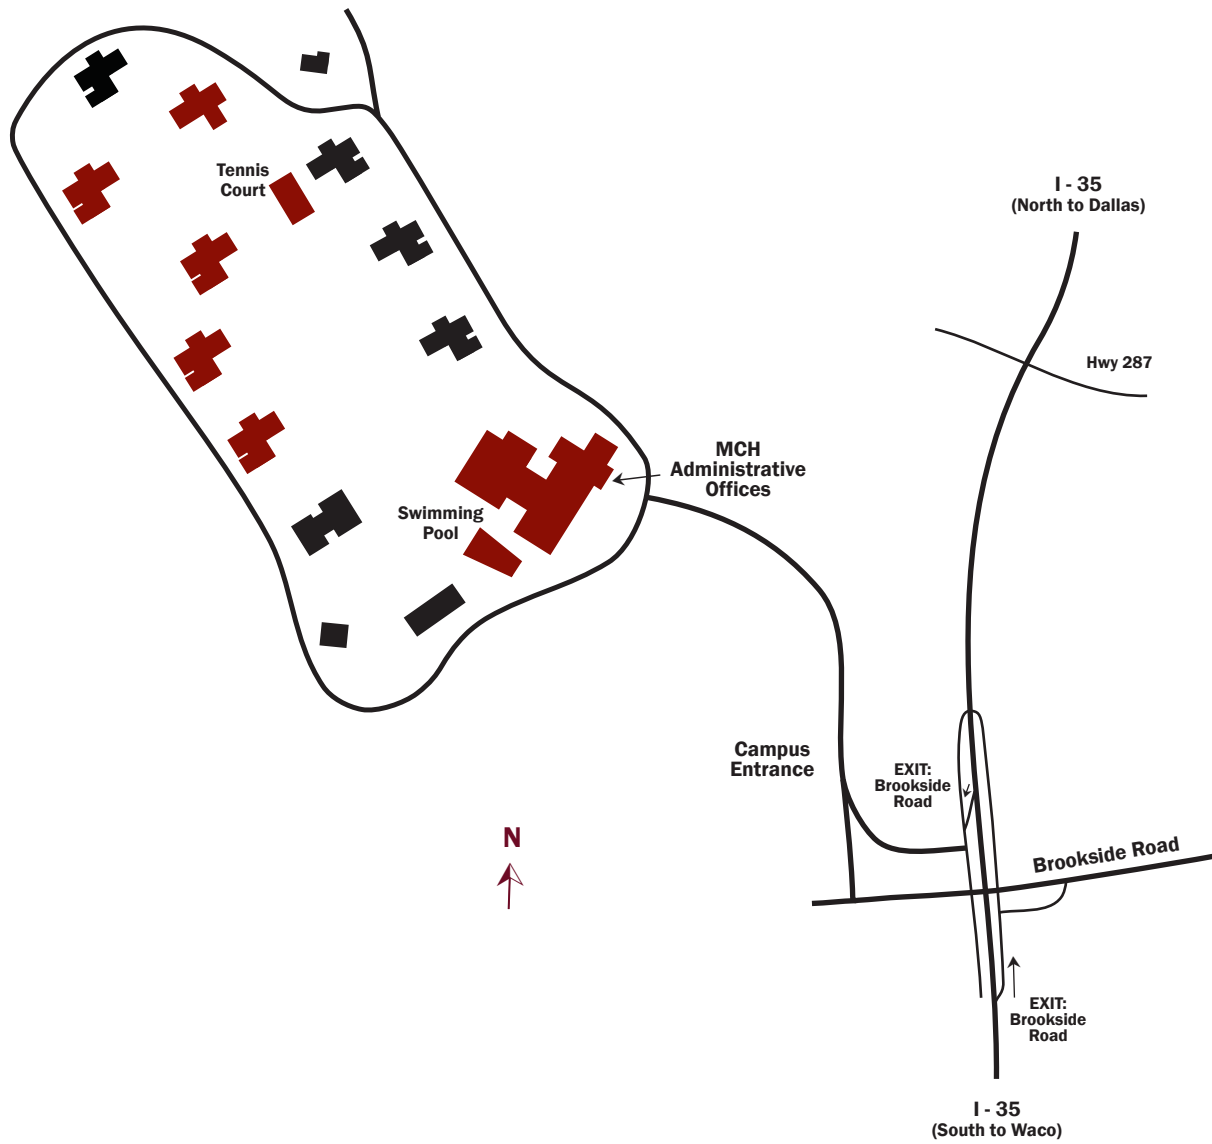

# Methodist Children's Home Waco Campus Map

# Methodist Children's Home Boys Ranch Map

# Methodist Children's Home Waxahachie Campus Map

Note: The residential program for Methodist Children's Home in Waxahachie is located on the campus of Presbyterian Children's Homes and Services.

Facilities used by MCH are shown in red.